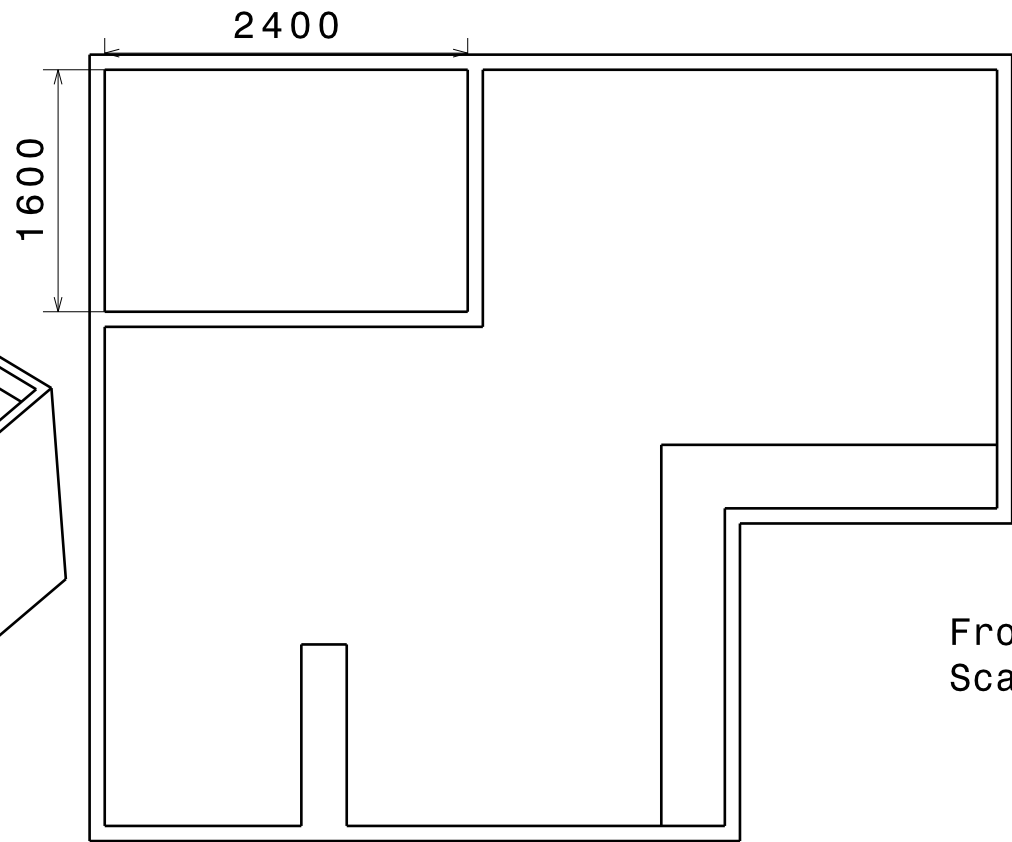

2

2

1

1

Isometric view  
Scale: 1:70

Front view  
Scale: 1:50

DESIGNED BY: <b>Wilbur</b>	
DATE: <b>2021-04-26</b>	
CHECKED BY: <b>Benjamin Björklund</b>	
DATE: <b>2021-04-26</b>	
SIZE <b>A4</b>	
SCALE <b>1:50</b>	WEIGHT (kg) <b>313</b>