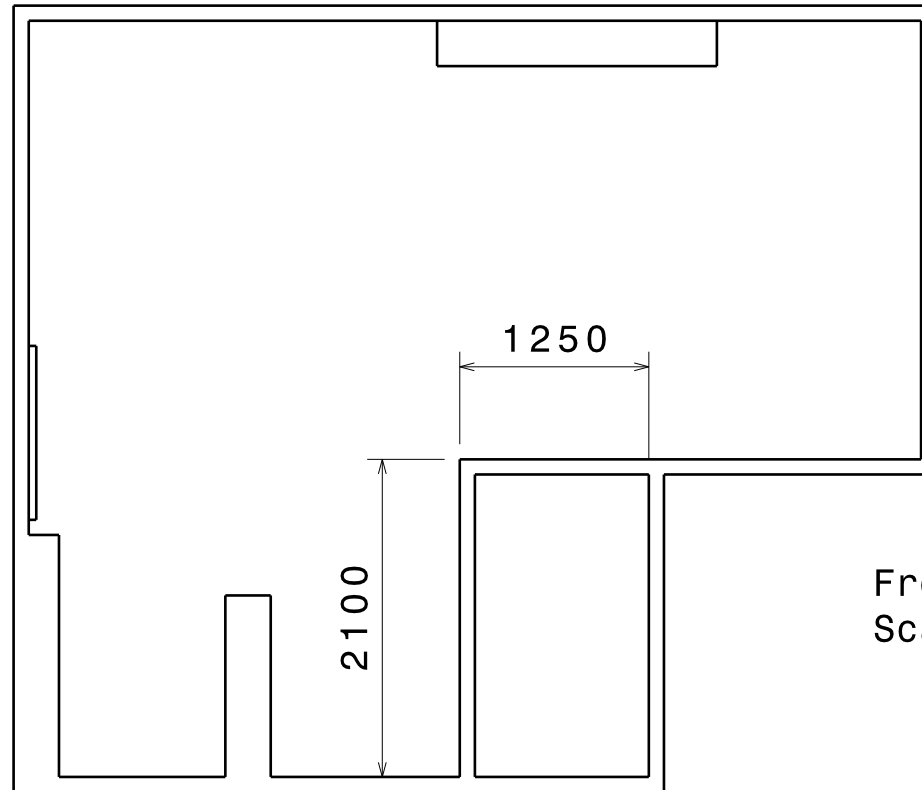

Isometric view
Scale: 1:70

Front view
Scale: 1:50

| | | | | | |
|---|---------------------------|------------------------------------|--|---|---|
| DESIGNED BY: Wilbur | | <h1>Ändring idé 2</h1> | | I | - |
| DATE: 2021-04-26 | | | | H | - |
| CHECKED BY: Benjamin Björklund | | <h2>Kalle böjen med extra rum</h2> | | G | - |
| DATE: 2021-04-26 | | | | F | - |
| SIZE A4 | | <h3>313</h3> | | E | - |
| SCALE 1:50 | WEIGHT (kg) 313 | | | D | - |
| DRAWING NUMBER 313 | | <h3>2/3</h3> | | C | - |
| SHEET 2/3 | | | | B | - |
| This drawing is our property; it can't be reproduced or communicated without our written agreement. | | | | A | - |

2

2

1

1

D

A