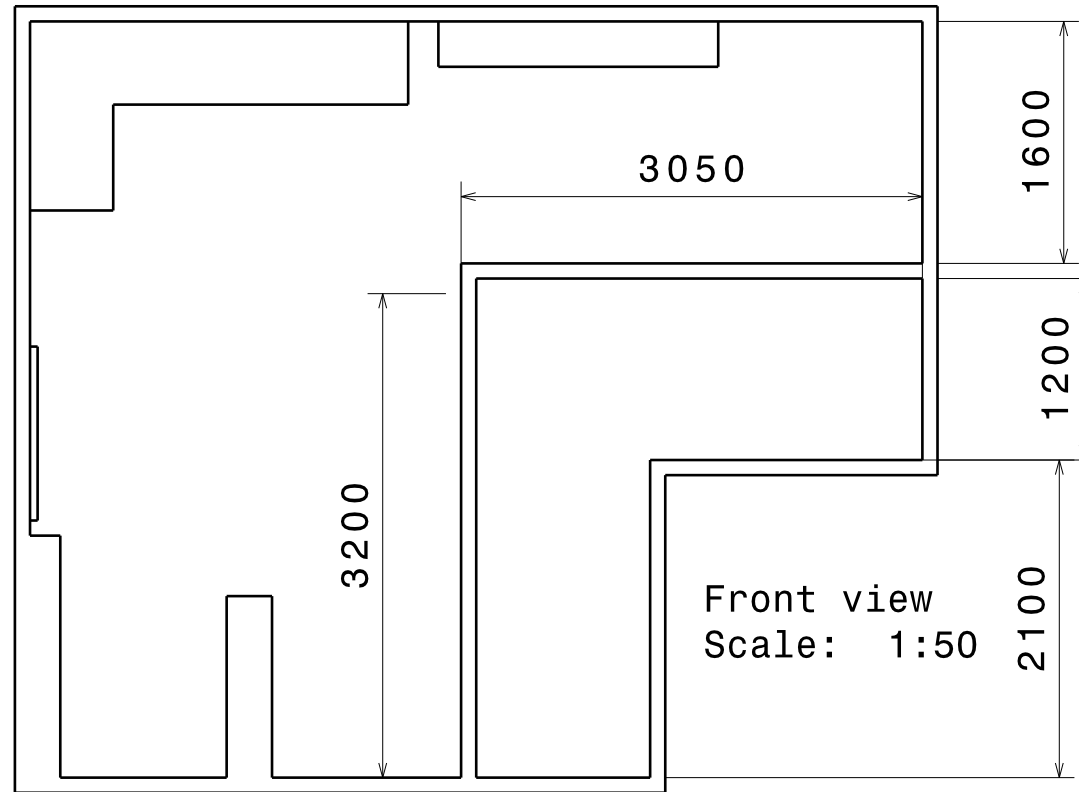

2

2

1

1

Isometric view  
Scale: 1:70

DESIGNED BY: <b>Wilbur</b>	
DATE: <b>2021-04-26</b>	
CHECKED BY: <b>Benjamin Björklund</b>	
DATE: <b>2021-04-26</b>	
SIZE <b>A4</b>	
SCALE <b>1:50</b>	WEIGHT (kg) <b>313</b>